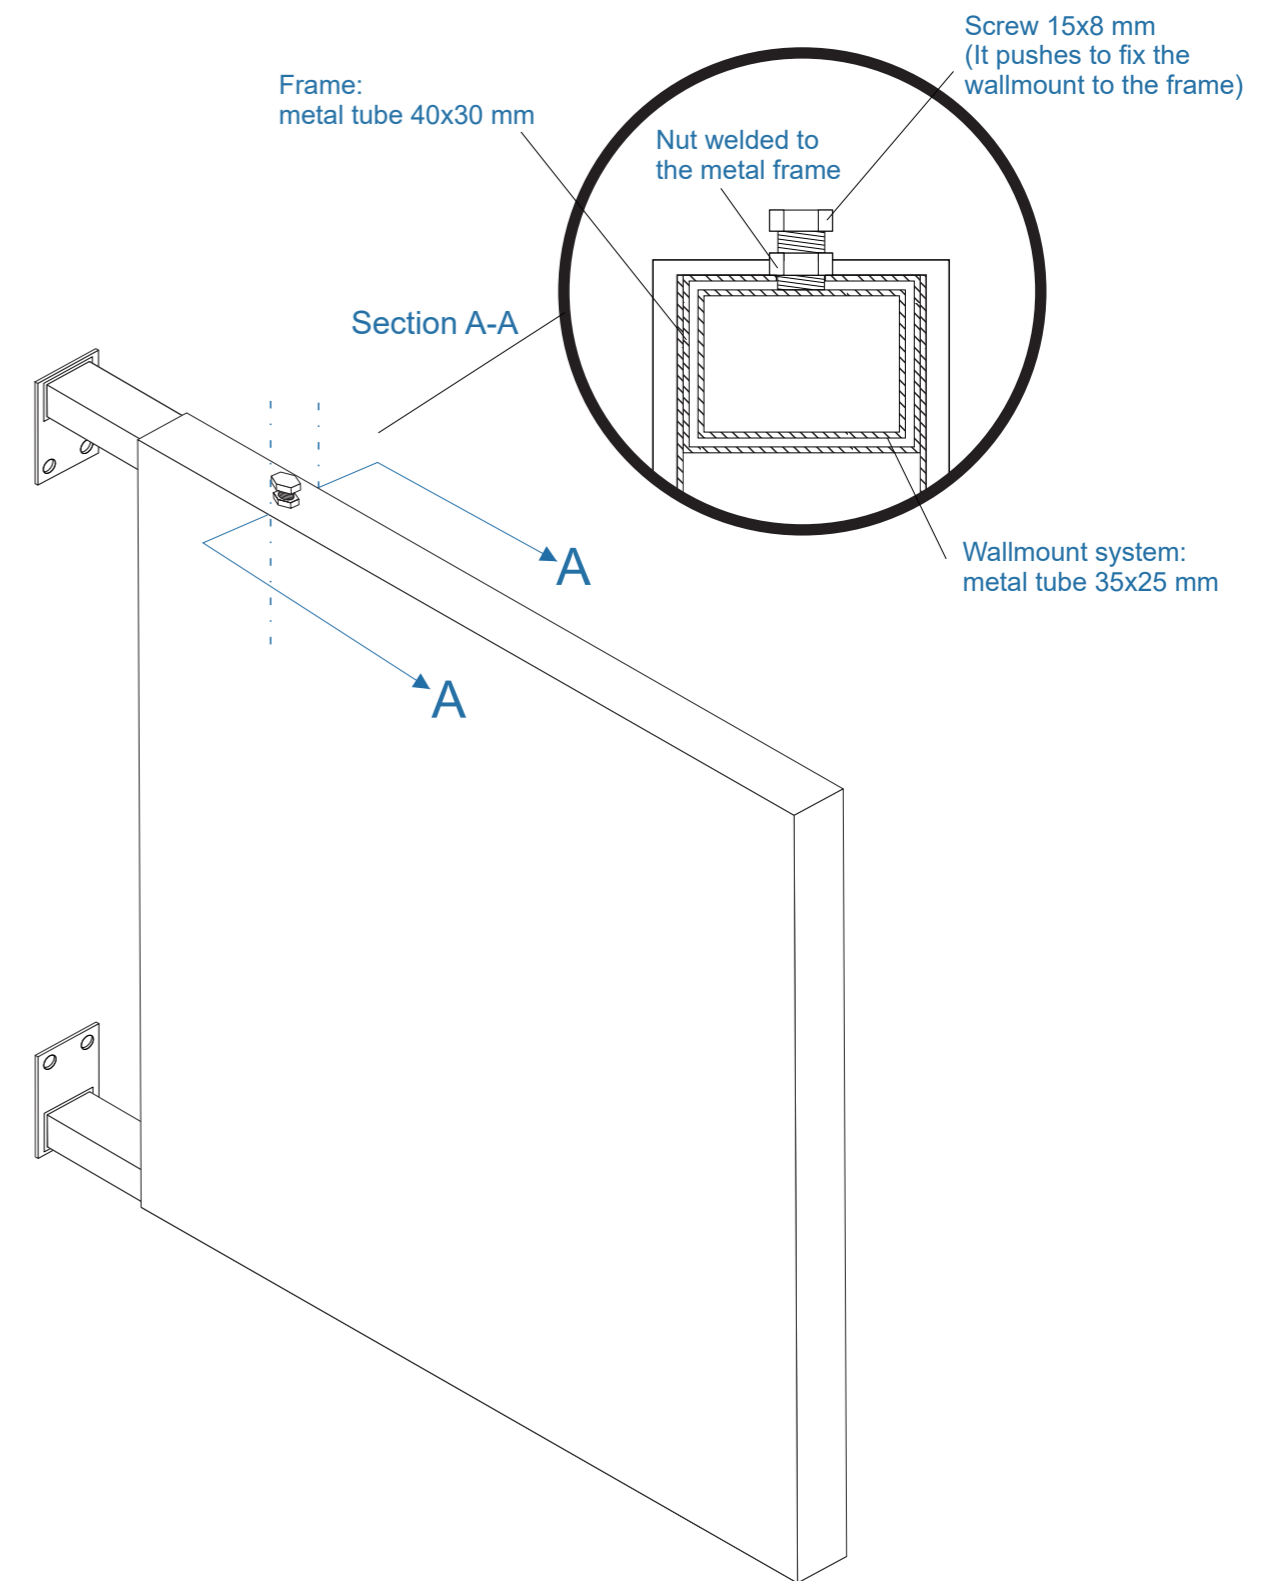

Projecting sign with telescopic wallmount.

COLOURS

- Metal tube frame 40x30 mm: White satin (RAL 9010)
- Wallmount tube 35x25 mm: White satin.
- Fronts metal sheet 1 mm welded to frame: White satin.

Projecting sign with telescopic wallmount.

COLOURS

- Metal tube frame 40x30 mm: White satin (RAL 9010)
- Wallmount tube 35x25 mm: White satin.
- Fronts metal sheet 1 mm welded to frame: White satin.