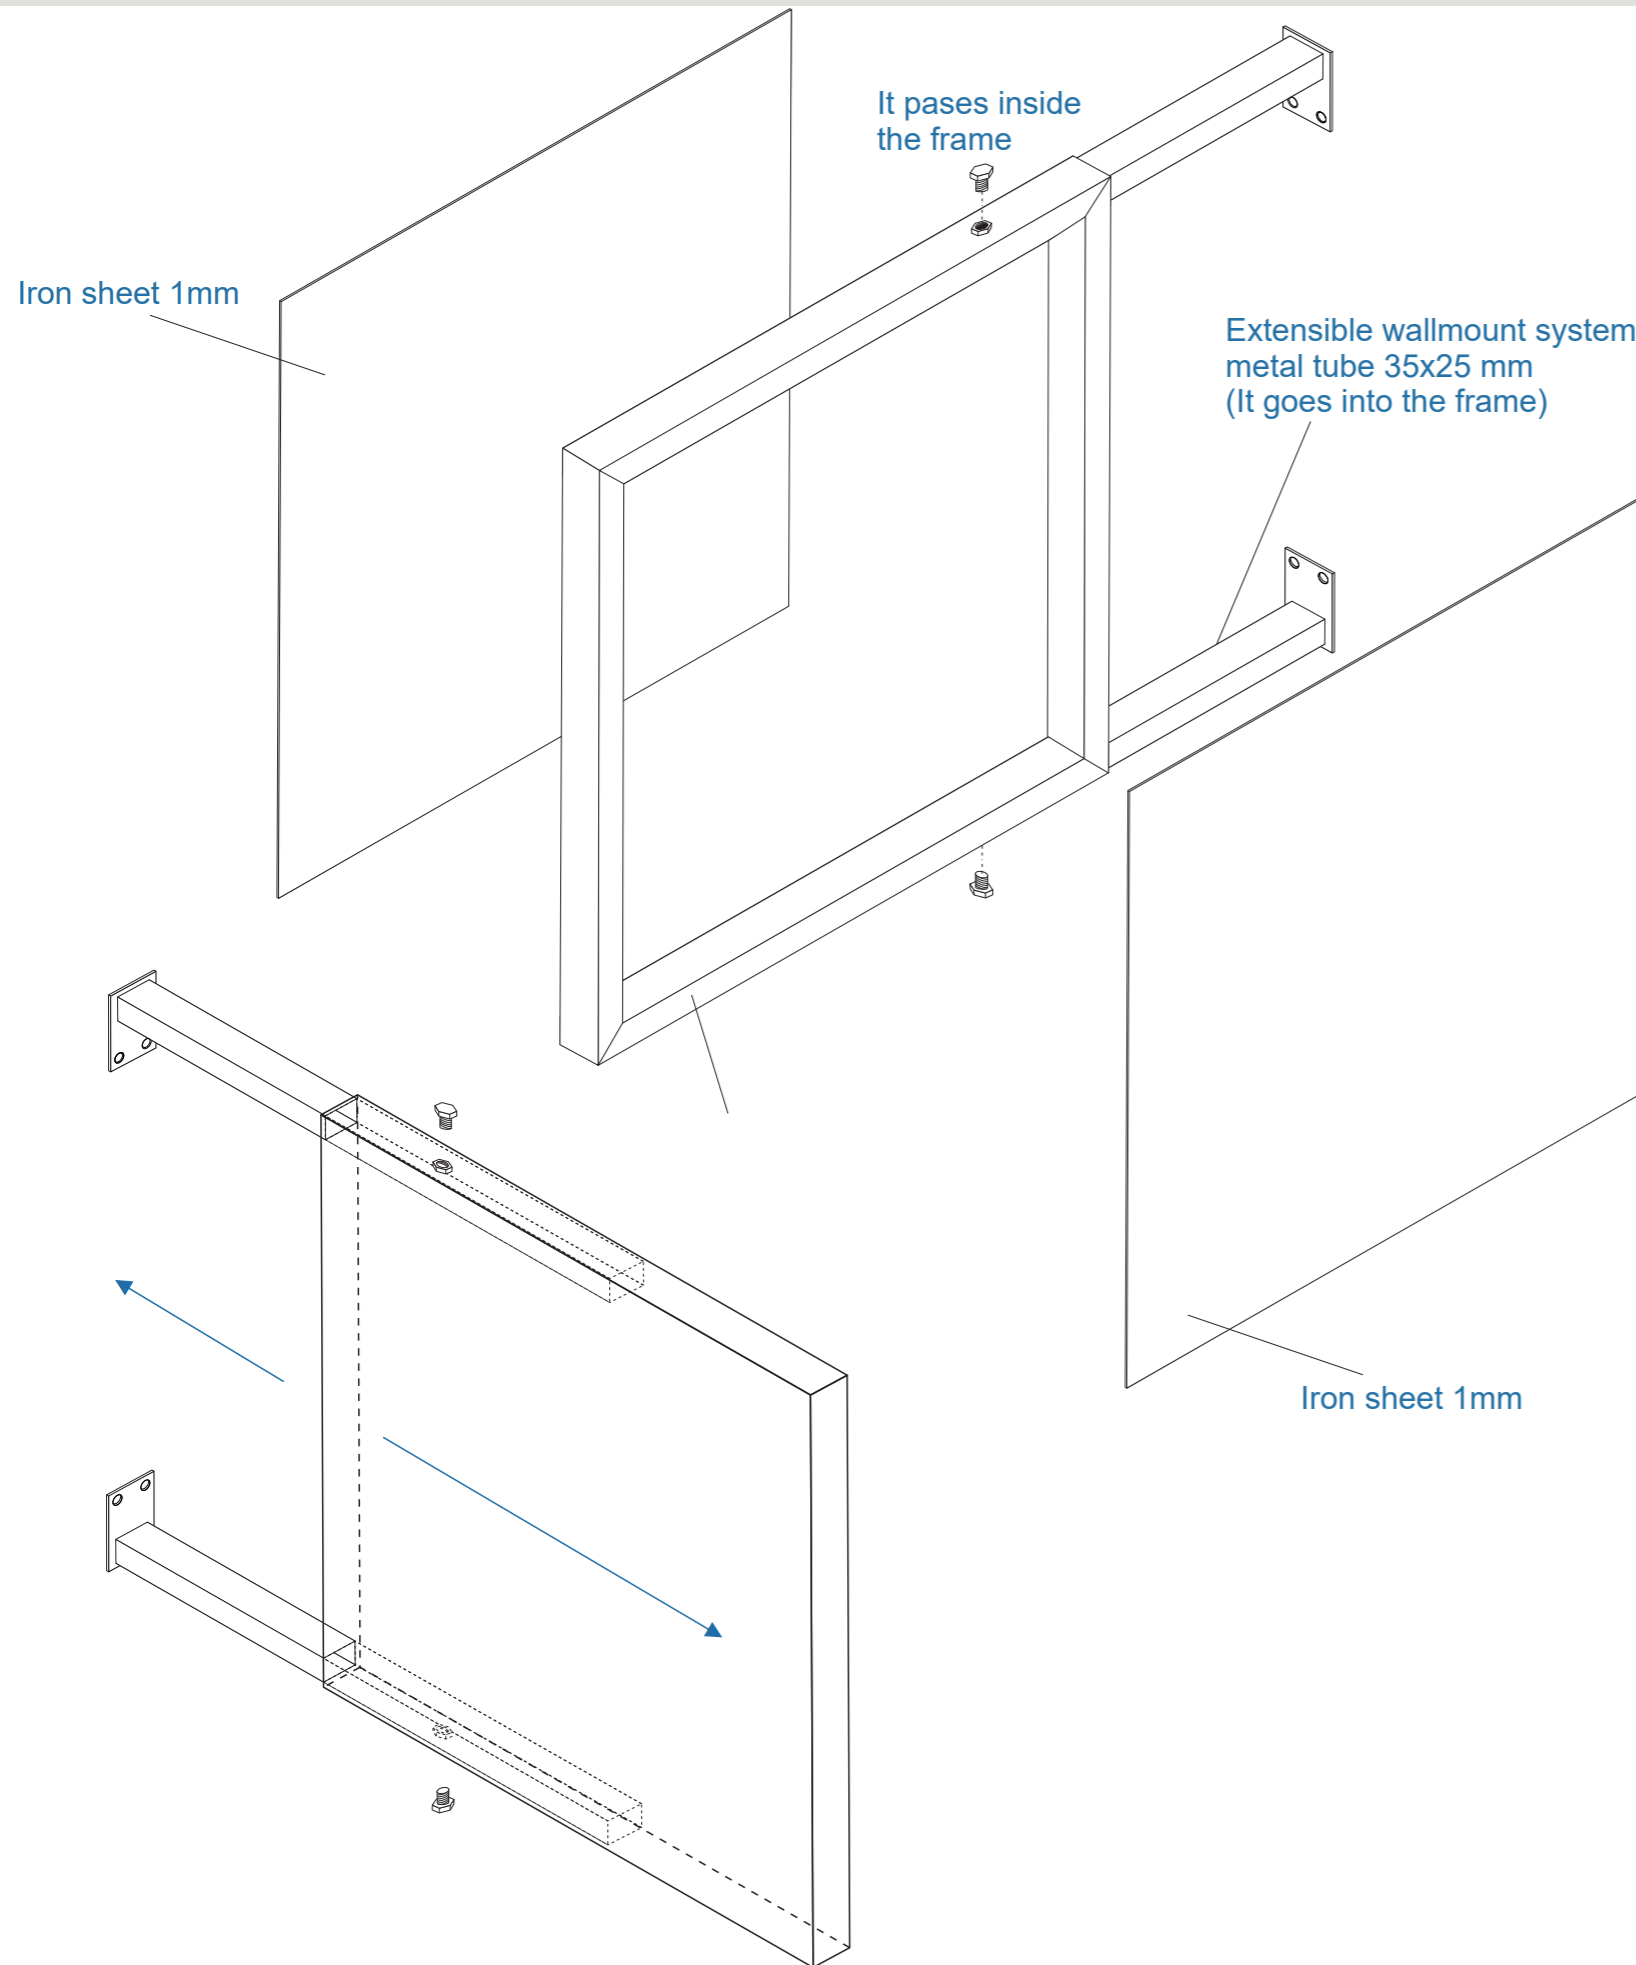

Projecting sign with telescopic wallmount.

COLOURS

- Metal tube frame 40x30 mm: White satin (RAL 9010)
- Wallmount tube 35x25 mm: White satin.
- Fronts metal sheet 1 mm welded to frame: White satin.

Projecting sign with telescopic wallmount.

COLOURS

- Metal tube frame 40x30 mm: White satin (RAL 9010)
- Wallmount tube 35x25 mm: White satin.
- Fronts metal sheet 1 mm welded to frame: White satin.