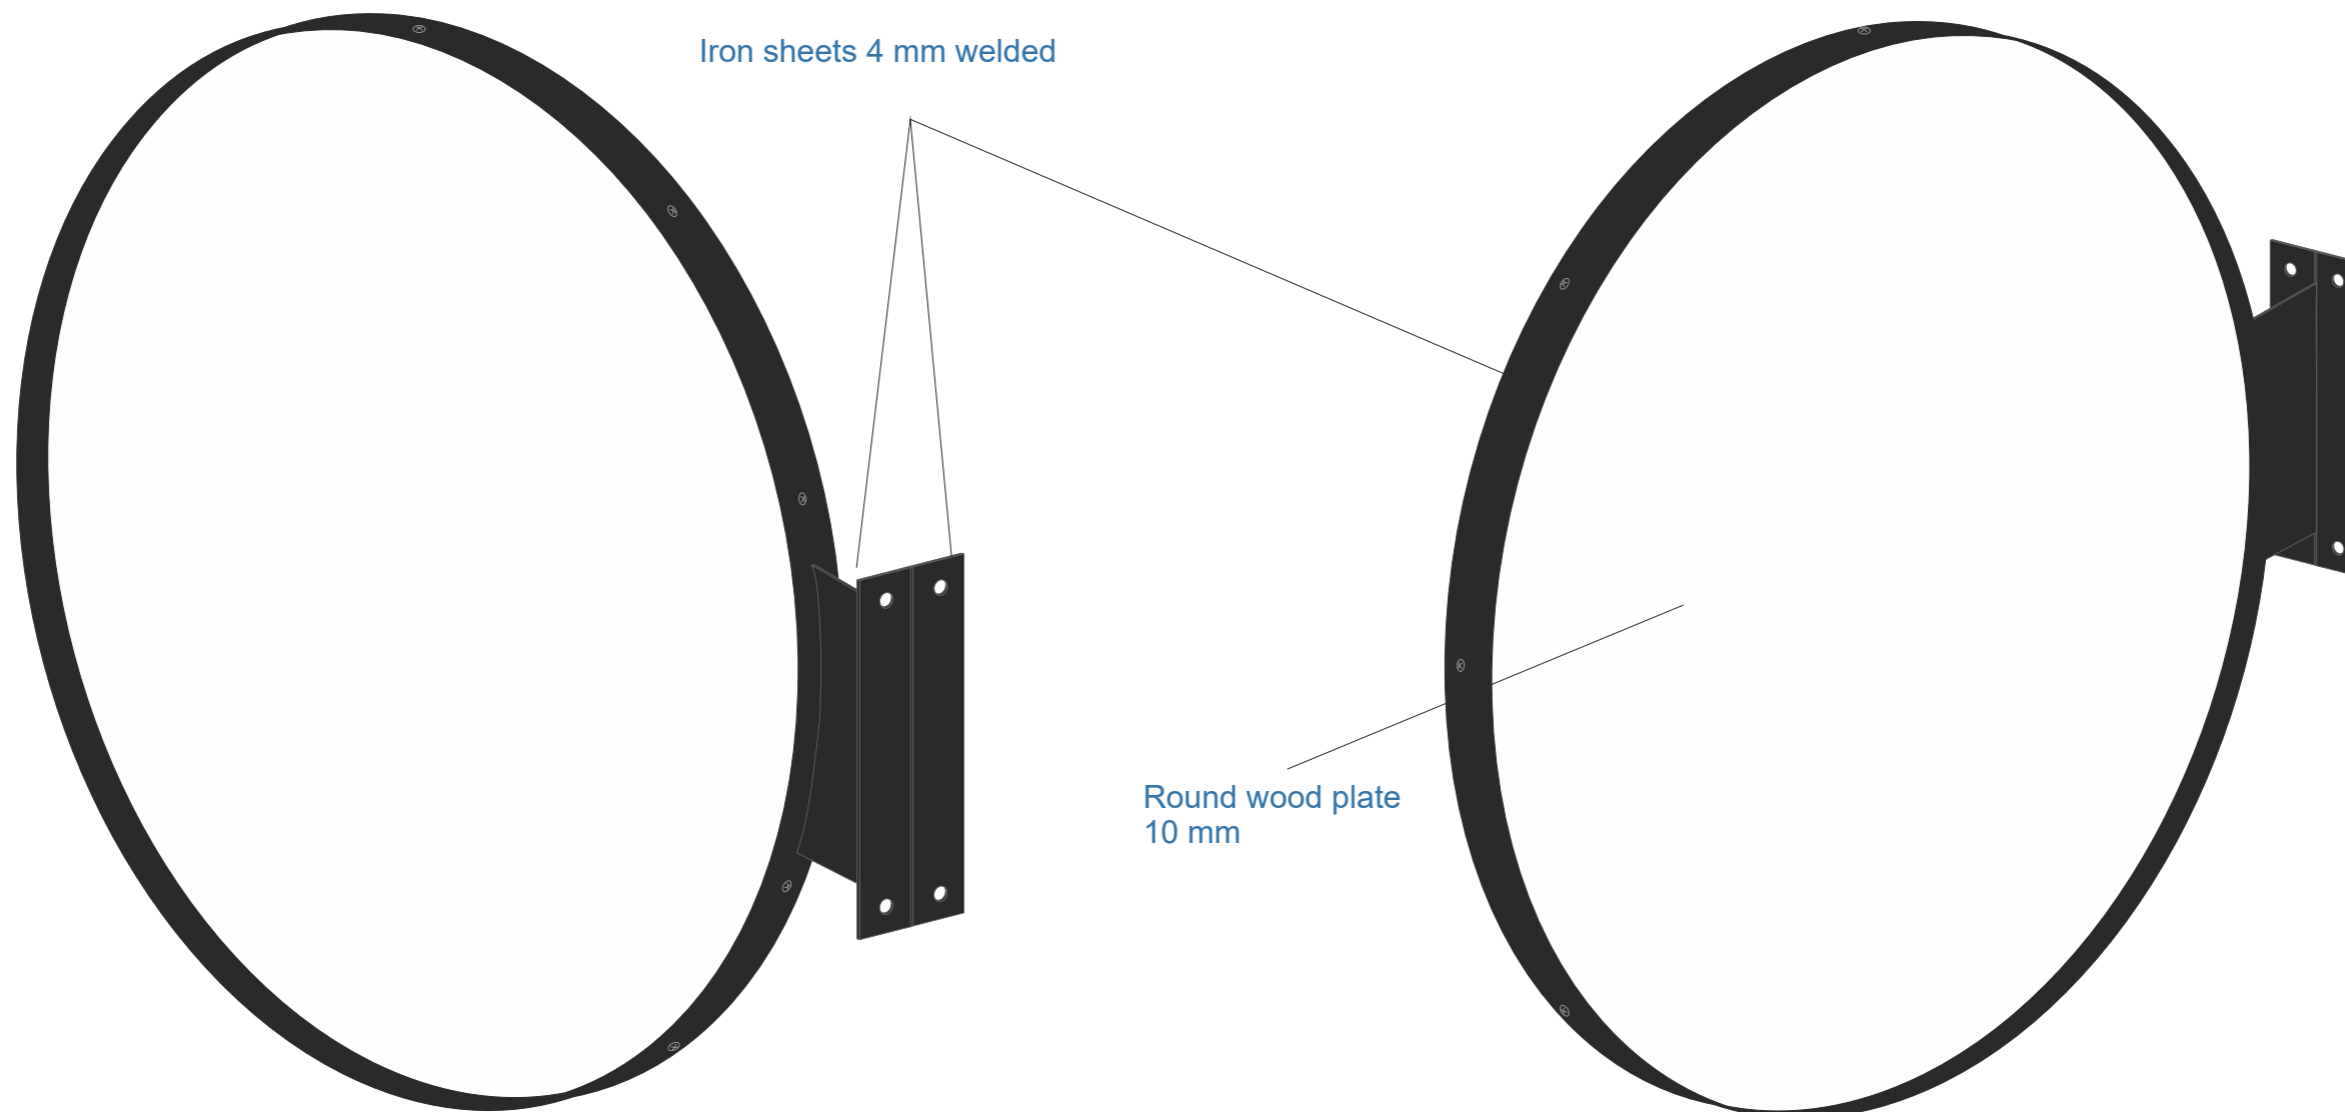

Wood and iron round projecting sign / Ø 50cm / Ø 60cm

DATA SHEET

- **Sign:**
50x50cm: Iron sheet 4mm welded of Ø 50cm, 6x22cm and 10x22cm.
60x60cm: Iron sheet 4mm welded of Ø 60cm, 6x22cm and 10x22cm.
- **Color:** Black with Powder Coating.
- **Plates:** Wood plate 10mm, black aluminum plate 3mm and white aluminum plate 3 mm.

With a set of three round

Wood plate

Black aluminum plate

White aluminum plate

Wood and iron round projecting sign / Ø 50cm / Ø 60cm

DATA SHEET

- Sign:

50x50cm: Iron sheet 4mm welded of Ø 50cm, 6x22cm and 10x22cm.

60x60cm: Iron sheet 4mm welded of Ø 60cm, 6x22cm and 10x22cm.

- Color: Black with Powder Coating.

- Plates: Wood plate 10mm, black aluminum plate 3mm and white aluminum plate 3 mm.