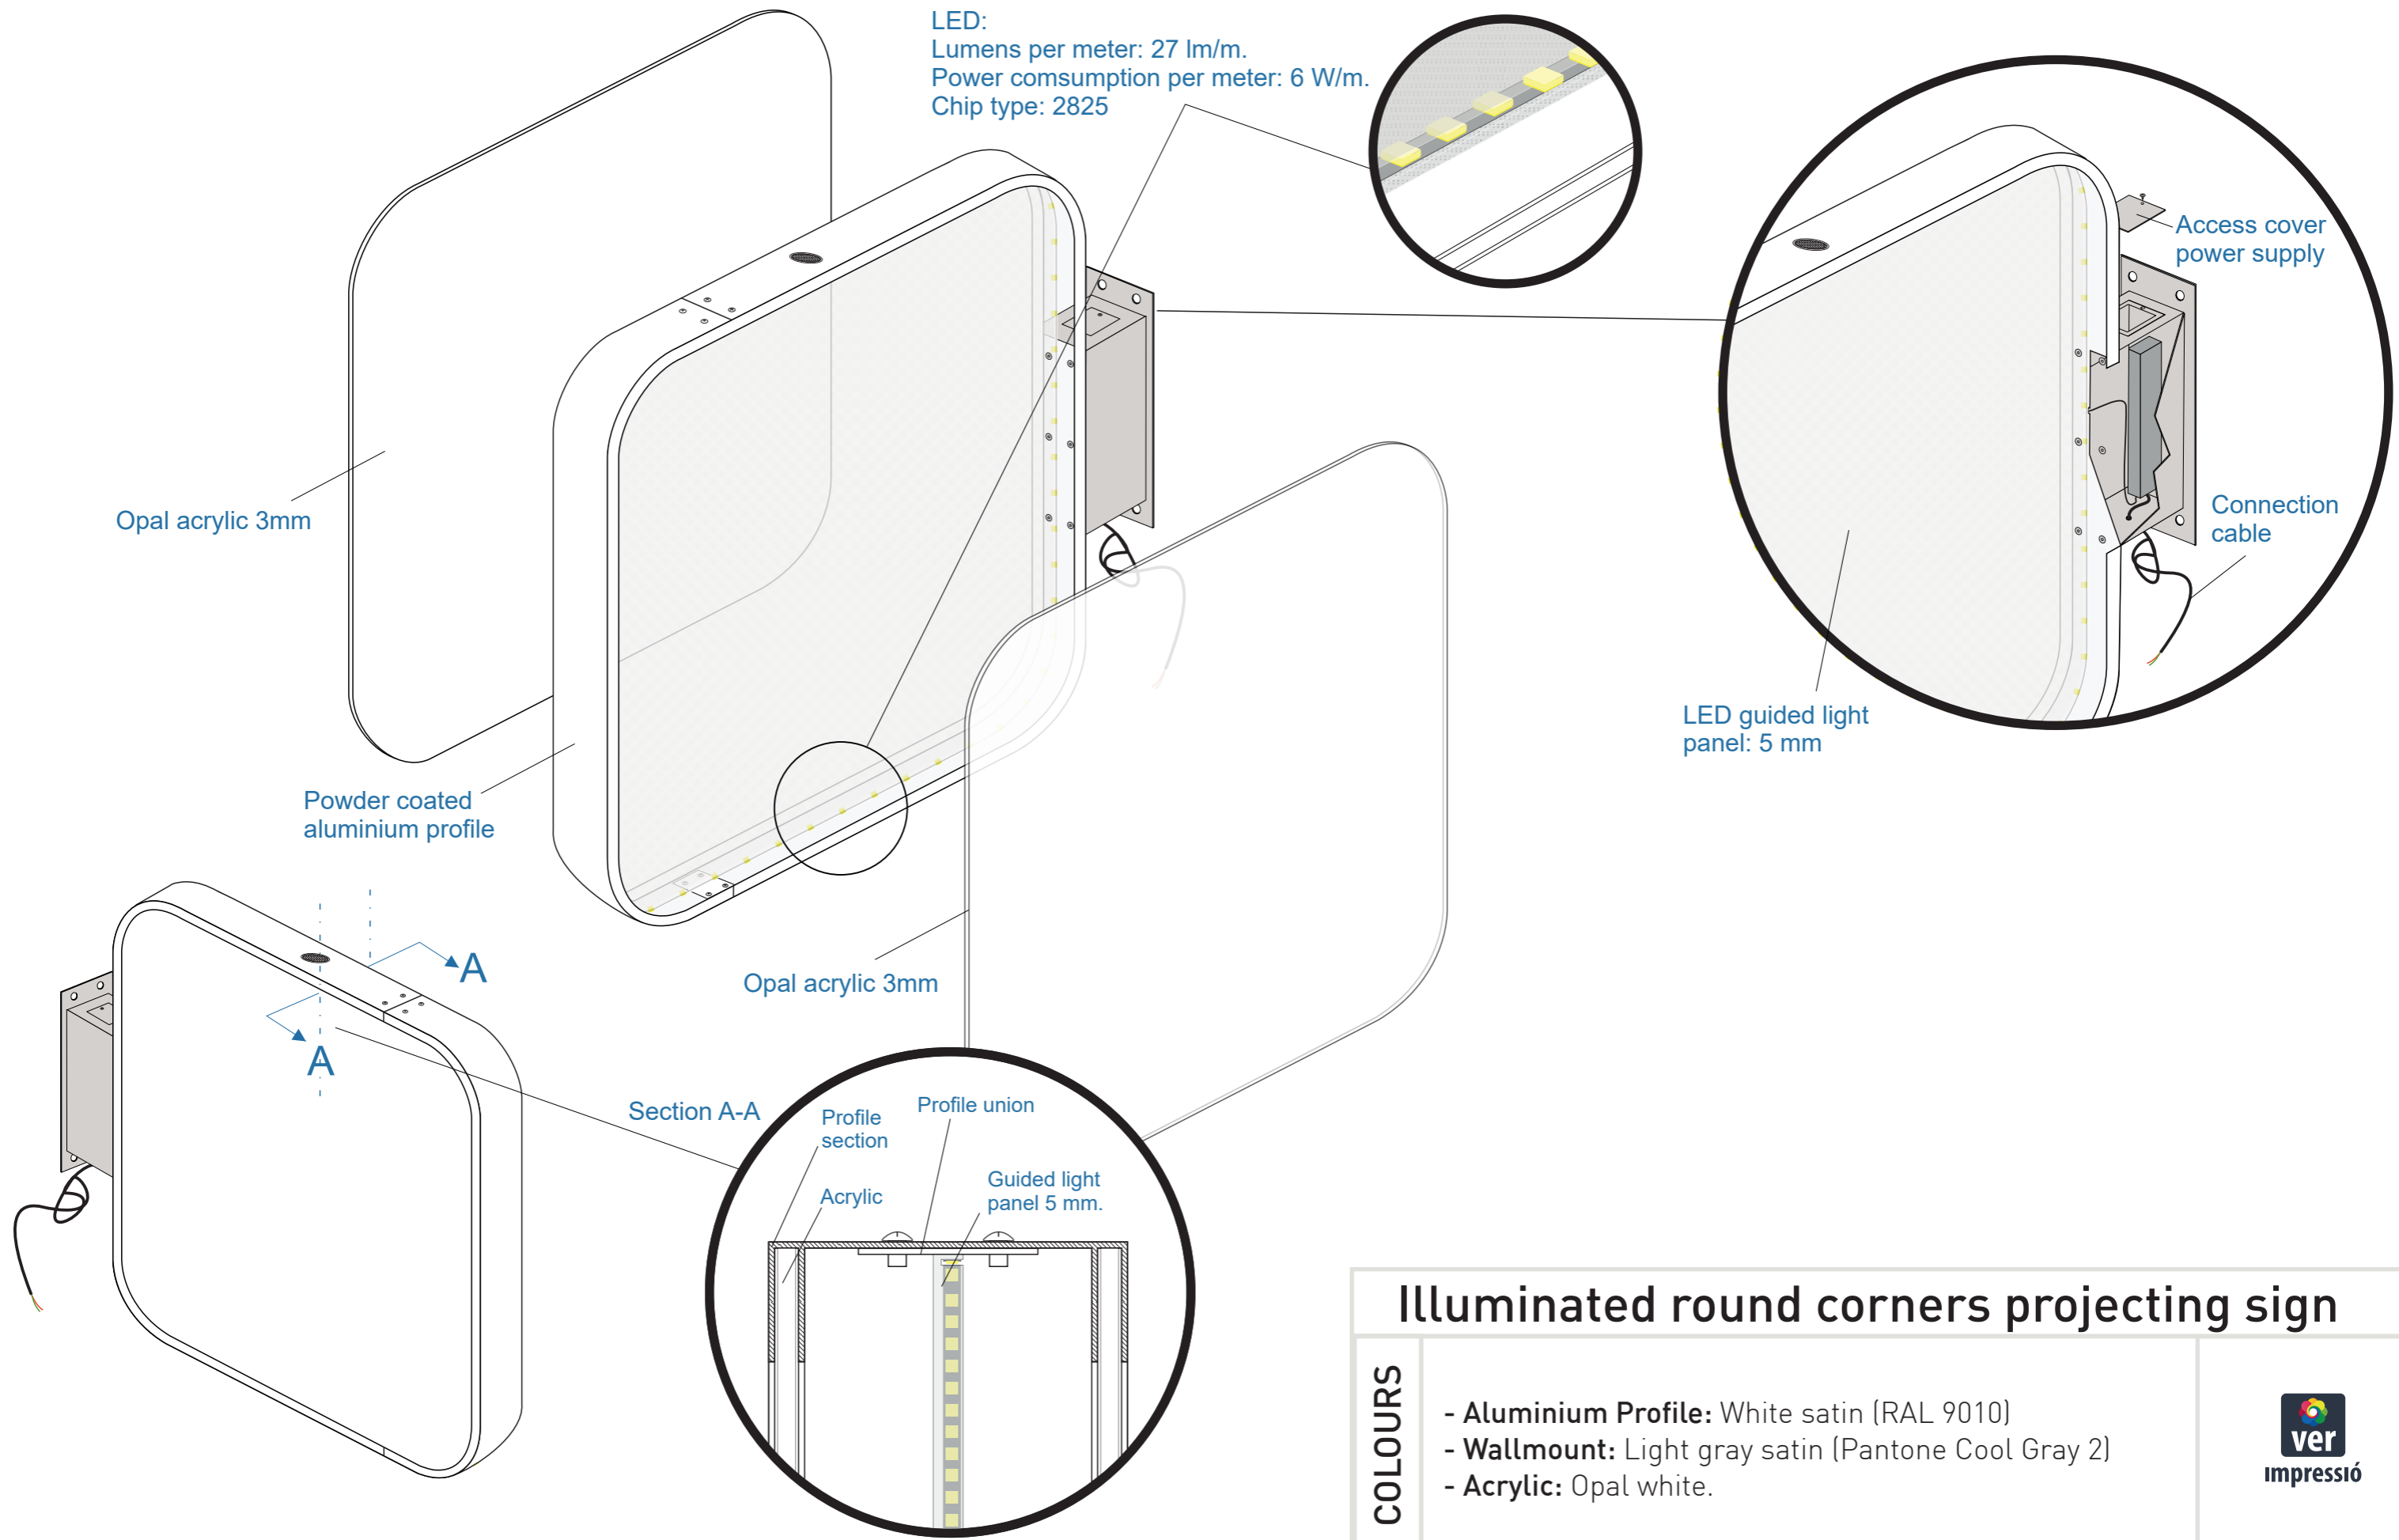

### Illuminated round corners projecting sign.

**COLOURS**

- Aluminium Profile: White satin (RAL 9010)
- Wallmount: Light gray satin (Pantone Cool Gray 2)
- Acrylic: Opal white.

### Illuminated round corners projecting sign

COLOURS

- Aluminium Profile: White satin (RAL 9010)
- Wallmount: Light gray satin (Pantone Cool Gray 2)
- Acrylic: Opal white.